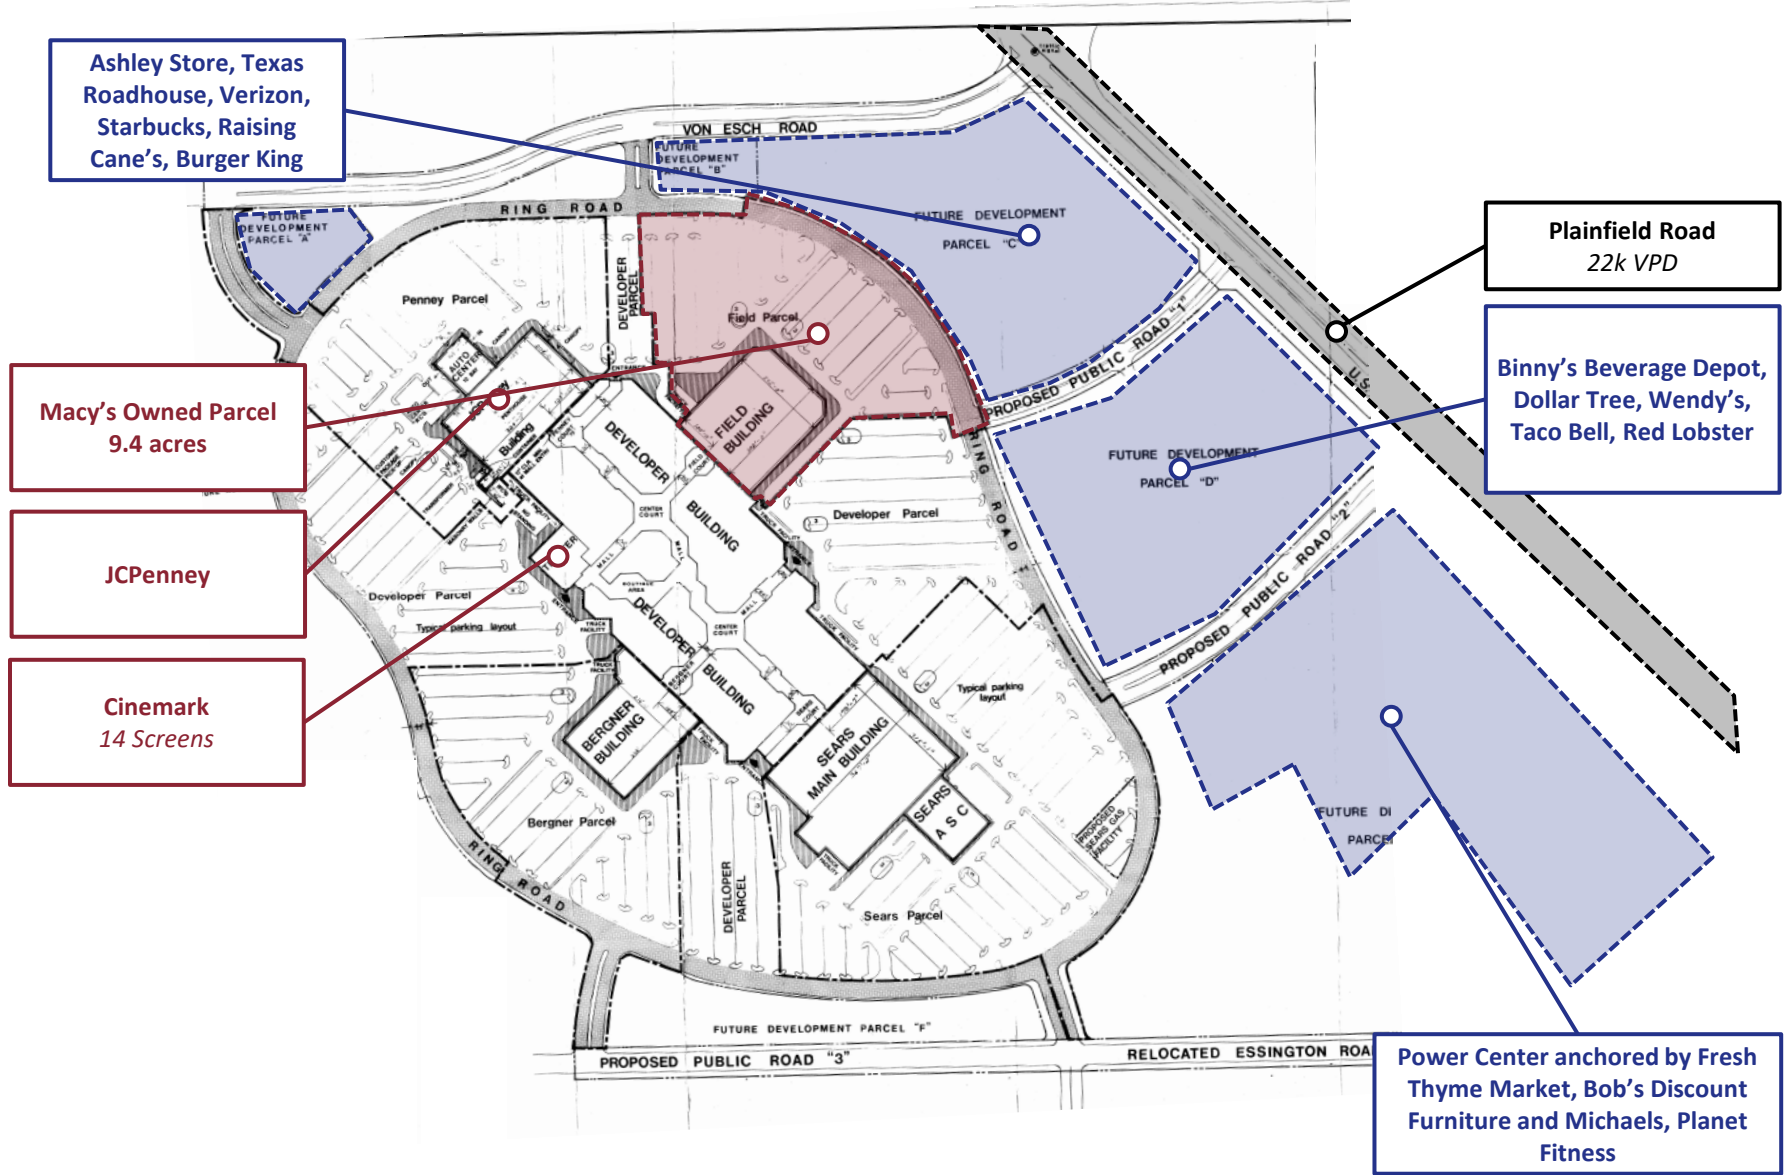

Store #280: Joliet, IL – Louis Joliet Mall

FOR MORE INFORMATION:

Patrick Brady: mobile. 602.245.9365 // email. pbrady@raiderhill.com